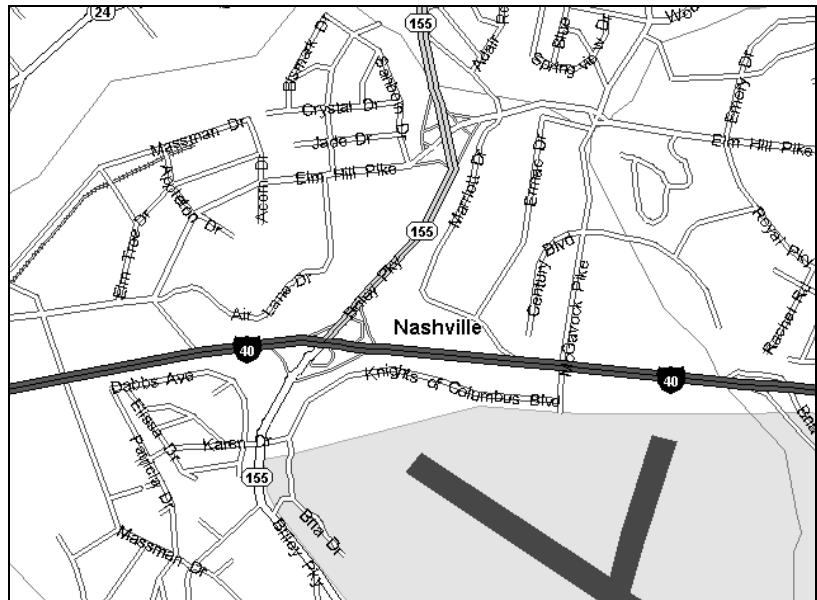

Dri-Eaz Products, Inc.
15180 Josh Wilson Road • Burlington, WA 98233
Toll-Free: 1-800-575-5152 • Fax: (360) 757-9031